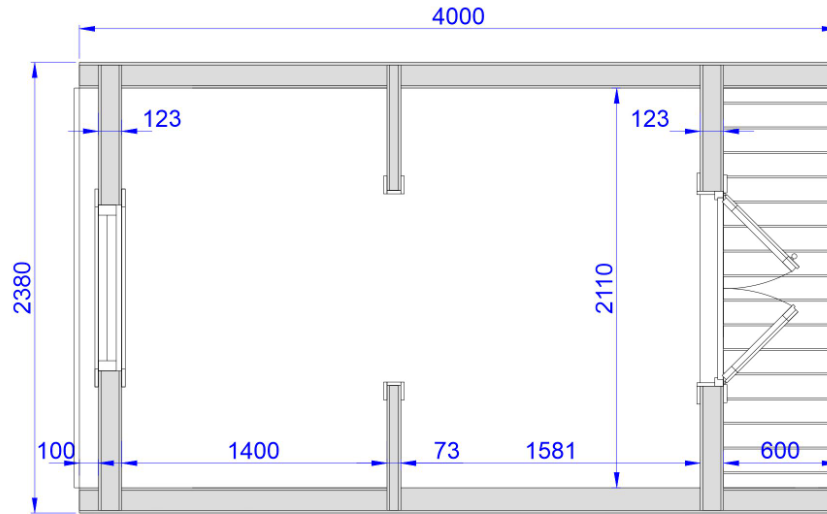

**Luxury Insulated
Camping Pod 2.4x4.0**

porch 600 mm / 1581 mm living room / 1400 mm (bedroom/bathroom)

**Luxury Insulated
Camping Pod 2.4x4.0**

without porch / 2081 mm living room / 1400 mm (bedroom/bathroom)